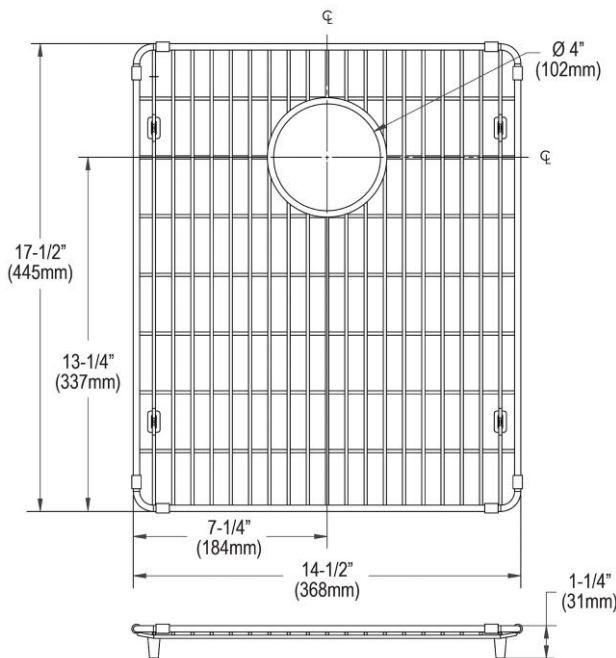

PART: _____ QTY: _____

PROJECT: _____

CONTACT: _____

DATE: _____

NOTES: _____

APPROVAL: _____

In keeping with our policy of continuing product improvement, Elkay reserves the right to change product specifications without notice. Please visit elkay.com for the most current version of Elkay product specification sheets. This specification describes an Elkay product with design, quality, and functional benefits to the user. When making a comparison of other producers' offerings, be certain these features are not overlooked.